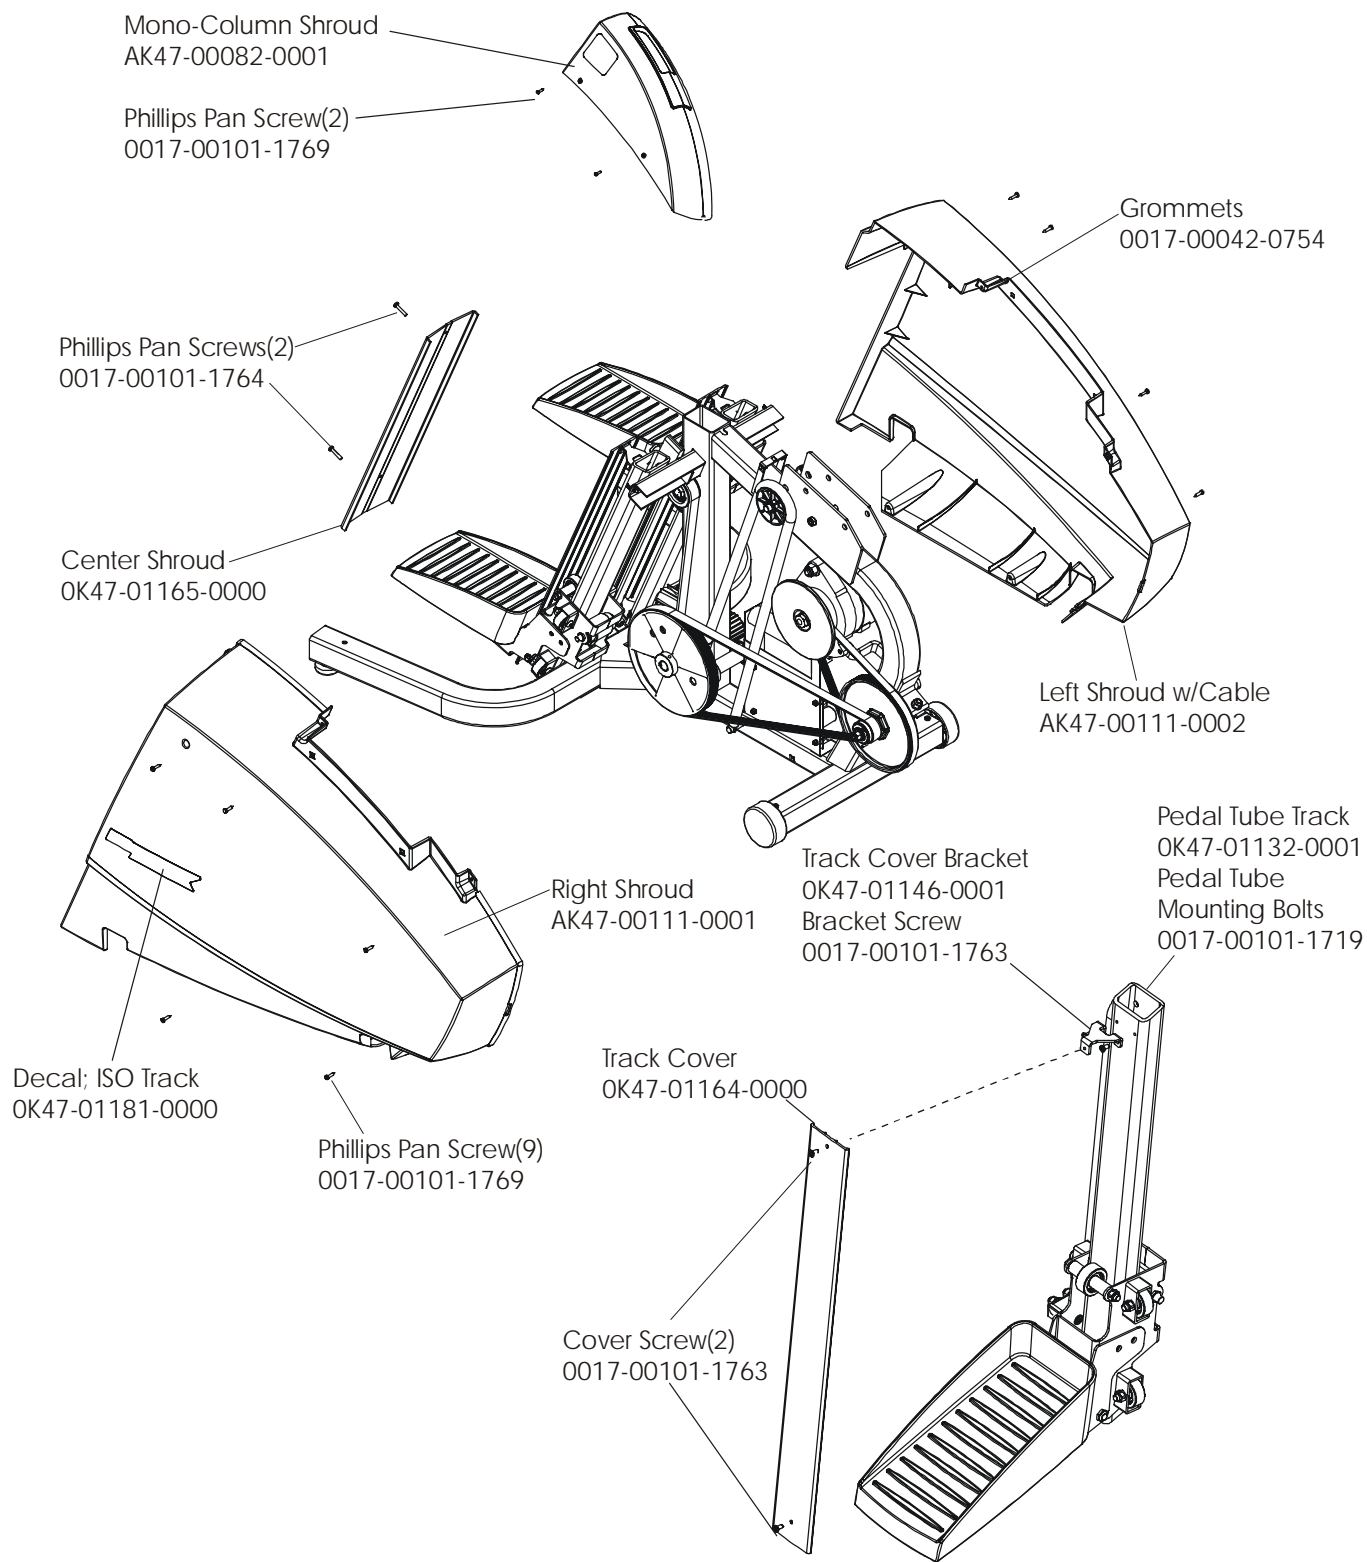

# LifeFitness

ARCTIC SILVER 95Si Stairclimber

Customer Support Services  
**PARTS MANUAL** rev 05 Apr 2011

	Page
Console Components.....	4
Frame Components .....	5
Shrouds and Pedal Tube.....	6
Pedal Assembly .....	7
Clutch/Shaft/Pulley Assembly .....	8
Left Clutch Assembly .....	9
Crossover Pulley Assembly.....	10
Alternator Assembly .....	11
Guide Rollers.....	12
Power Control Board and Resistors .....	13
Polar Receiver Assembly .....	14
Cables.....	15

Description	Part No.
Operation Manual	M051-00K47-A025
Hardware Bag	AK47-00106-0000
Touch-up Paint: Spray Can 0.5 oz. Bottle w/Applicator 0.33 oz. pen	0017-00008-0204 0017-00008-0205 0017-00008-0206
Service Manual	M051-00K47-A013

Language	Part No.	
	Console Assembly	Overlay/Bezel/Switch Assembly
Eng Met	AK47-00094-0001	AK47-00098-0001
Ger Met	AK47-00094-0003	AK47-00098-0003
Spn Met	AK47-00094-0004	AK47-00098-0004
Jap Met	AK47-00094-0006	AK47-00098-0006
Frn Met	AK47-00094-0007	AK47-00098-0007
Itl Met	AK47-00094-0008	AK47-00098-0008
Dut Met	AK47-00094-0009	AK47-00098-0009
Por Met	AK47-00094-0010	AK47-00098-0010

ARCTIC SILVER 95Si  
Shrouds and Pedal Tube

95S-0XXX-02  
S/N ACF10000 and up

Description	Part No.
Domestic 120/60 Battery Charge w/Cord	118E-00001-0165
Universal Battery Charger w/o Line Cord	118E-00001-0166
Line Cord 220V/60Hz	0017-00003-0704
Line Cord 100V/50Hz	
Line Cord 240+	0017-00003-0918
Line Cord 220V/50Hz	0017-00003-0691
Line Cord 200V/50Hz	
Line Cord 230V/50Hz	